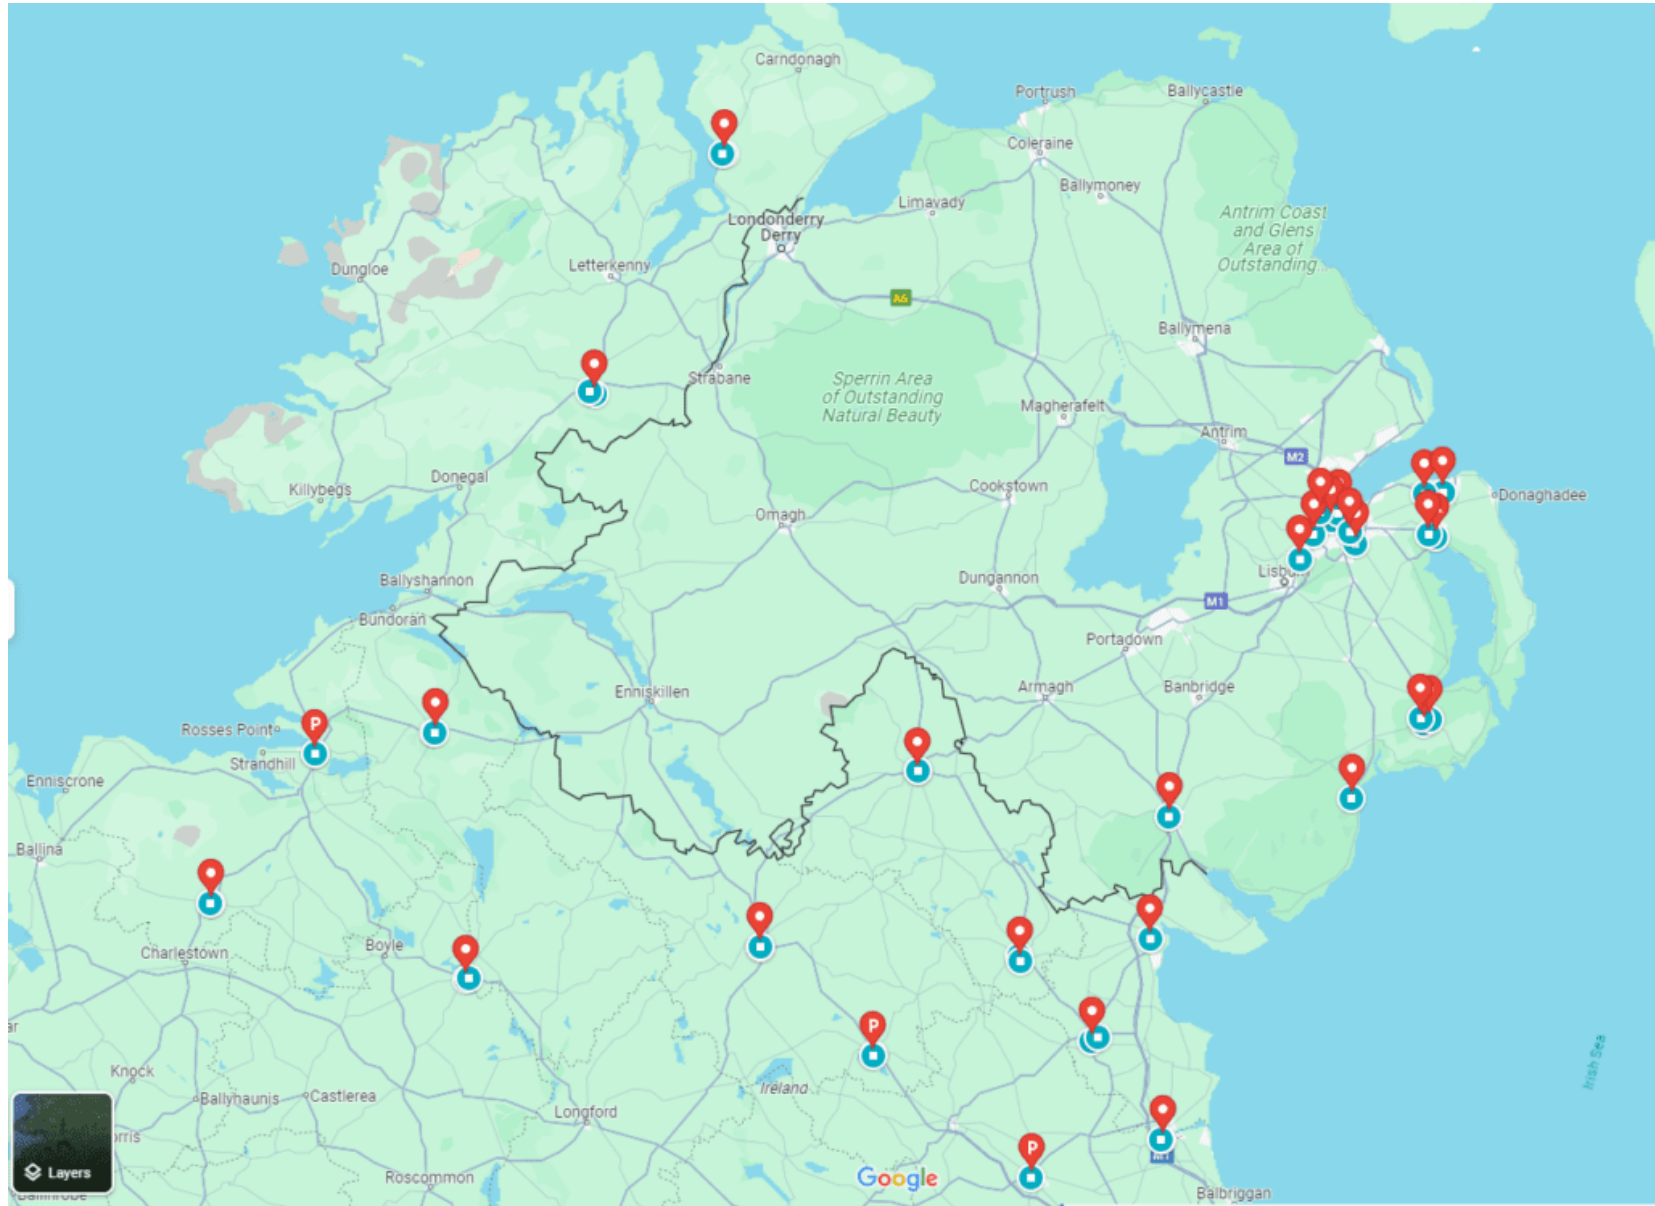

The complete list of locations is available below.

## Scotland

Pier Car Park, Alexander Parade, Dunoon	PA23 7LU	2 x 50kW
Corran Halls Car Park, Oban	PA34 5PG	2 x 50kW
Rothesay Harbour, Rothesay, Isle of Bute	PA20 9AQ	2 x 50kW
Tarbert Ferry Terminal, Pier Road, Tarbert	PA29 6UF	1 x 50kW
Ledaig Car Park, Tobermory, Isle of Mull	PA75 6NR	1 x 50kW
The Stepping Stone Car Park, Balivanich, Isle of Benbecula,	H57 5LA	2 x 50kW
Leverburgh Ferry Terminal Car Park, Isle of Harris	HS5 3UB	2 x 50kW
Pier Road, Lochboisdale, Isle of Harris	HS8 5TH	2 x 50kW
South Beach Car Park, Stornoway, Isle of Lewis	HS1 2BE	2 x 50kW
Ballachulish Picnic Area, Ballachulish	PH49 4JB	4 x 50kW
Bayfield Car Park, Portree, Isle of Skye	IV51 9EZ	2 x 50kW
The Centre Car Park, Strontian	PH36 4HZ	1 x 50kW

## Republic of Ireland

Address	Eircode	Charger Rating
Bridge Street Car Park, Ardee, Co. Louth	N/A	1 x 150 kW
Donore Road Car Park, Drogheda, Co. Louth	N/A	1 x 100 kW
Tennis Club Car Park, Rampart Lane, Dundalk, Co. Louth	N/A	1 x 150 kW
Civic Offices, Riverside Road, Carrickmacross, Co. Monaghan	A81 HY83	1 x 150 kW
Courthouse, Church Square, Monaghan Town, Co. Monaghan	H18 RH36	1 x 150 kW
Egg Market, Cavan Town, Co. Cavan	N/A	1 x 150 kW
Virginia Car Park, New Street, Virginia, Co. Cavan	N/A	1x 50 kW
Navenny Street Car Park, Ballybofey, Co. Donegal	N/A	1 x 150 kW
Ferris Lane, Ardaravan, Buncrana, Co. Donegal	N/A	1 x 150 kW
Flynn's Field Car Park, Townparks, Carrick-On-Shannon, Co. Leitrim	N/A	1 x 150 kW
Fire Station Car Park, Clooneen, Manorhamilton, Co. Leitrim	N/A	1 x 120 kW
Connaughton Road Car Park, Rathquarter, Sligo, Co. Sligo	N/A	1 x 150 kW
Teach Laighne Car Park, Humbert Street, Tobercurry, Co. Sligo	F91 Y328	1 x 150 kW
Kennedy Plaza, Navan, Co. Meath	N/A	1 x 120 kW